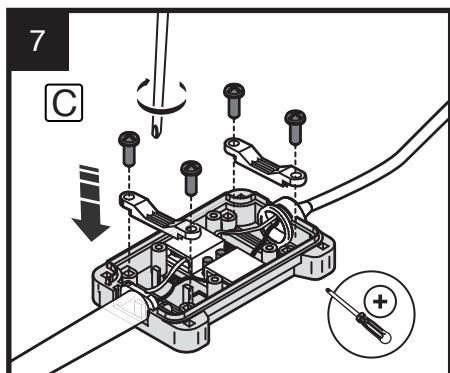

2

$\varnothing A$	dT	L
600	270mm	148mm
800	400mm	203mm
1000	500mm	203mm

A=600mm	→ L1=370mm
A=800mm	→ L1=570mm
A=1000mm	→ L1=770mm
A=1200mm	→ L1=970mm

Must be cleaned with
NEUTRAL pH
cleaning product
应用中性清洁产品清洁.