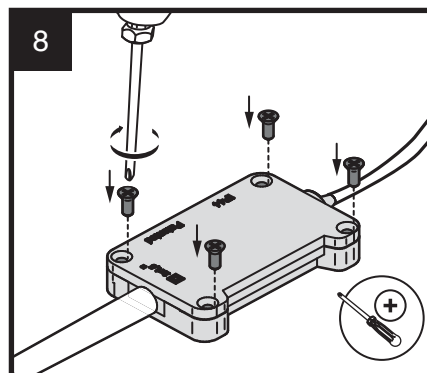

2

$\varnothing A$	dT	L
600	270mm	148mm
800	400mm	203mm
1000	500mm	203mm

A=600mm	→ L1=370mm
A=800mm	→ L1=570mm
A=1000mm	→ L1=770mm
A=1200mm	→ L1=970mm

Must be cleaned with
NEUTRAL pH
cleaning product
应用中性清洁产品清洁.