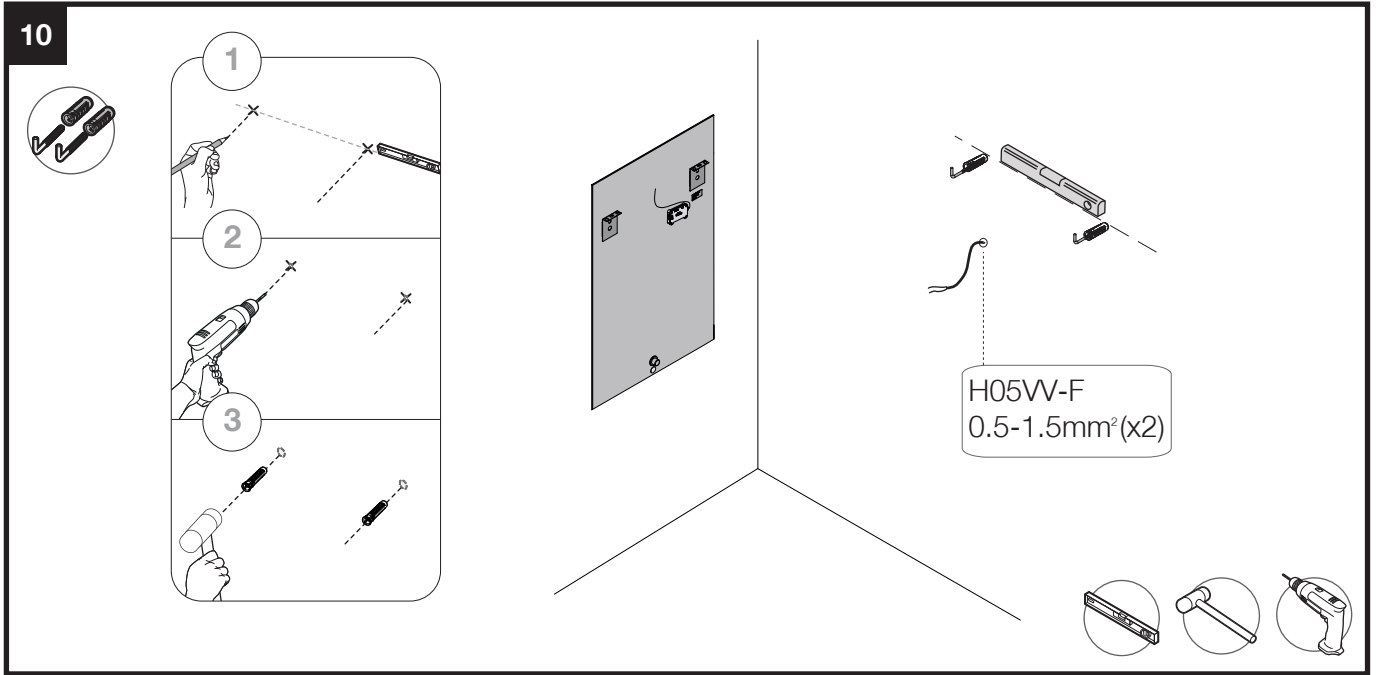

2

$\varnothing A$	dT	L
600	270mm	148mm
800	400mm	203mm
1000	500mm	203mm

A=600mm	→ L1=370mm
A=800mm	→ L1=570mm
A=1000mm	→ L1=770mm
A=1200mm	→ L1=970mm

Must be cleaned with
NEUTRAL pH
cleaning product
应用中性清洁产品清洁.