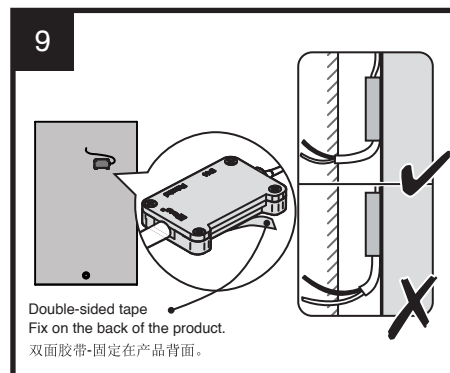

A

B

C

D

E

NOT INCLUDED

1

B

2

$\varnothing A$	dT	L
600	270mm	148mm
800	400mm	203mm
1000	500mm	203mm

A=600mm	→ L1=370mm
A=800mm	→ L1=570mm
A=1000mm	→ L1=770mm
A=1200mm	→ L1=970mm

Must be cleaned with
NEUTRAL pH
cleaning product
应用中性清洁产品清洁.