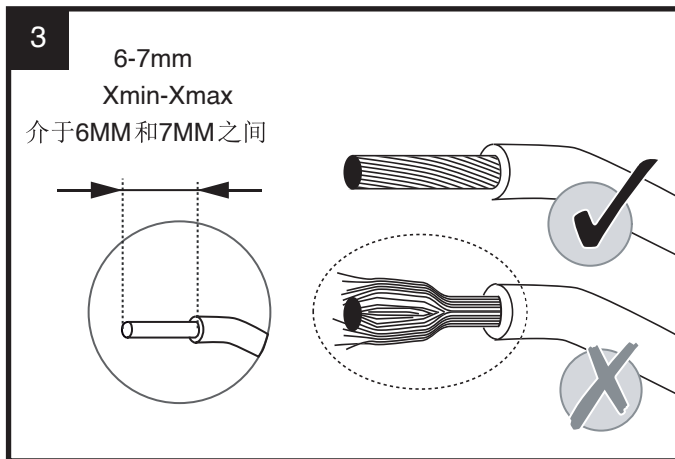

A

B

C

D

E

NOT INCLUDED

1

B

2

$\varnothing A$	dT	L
600	270mm	148mm
800	400mm	203mm
1000	500mm	203mm

A=600mm	→ L1=370mm
A=800mm	→ L1=570mm
A=1000mm	→ L1=770mm
A=1200mm	→ L1=970mm

Must be cleaned with
NEUTRAL pH
cleaning product
应用中性清洁产品清洁.