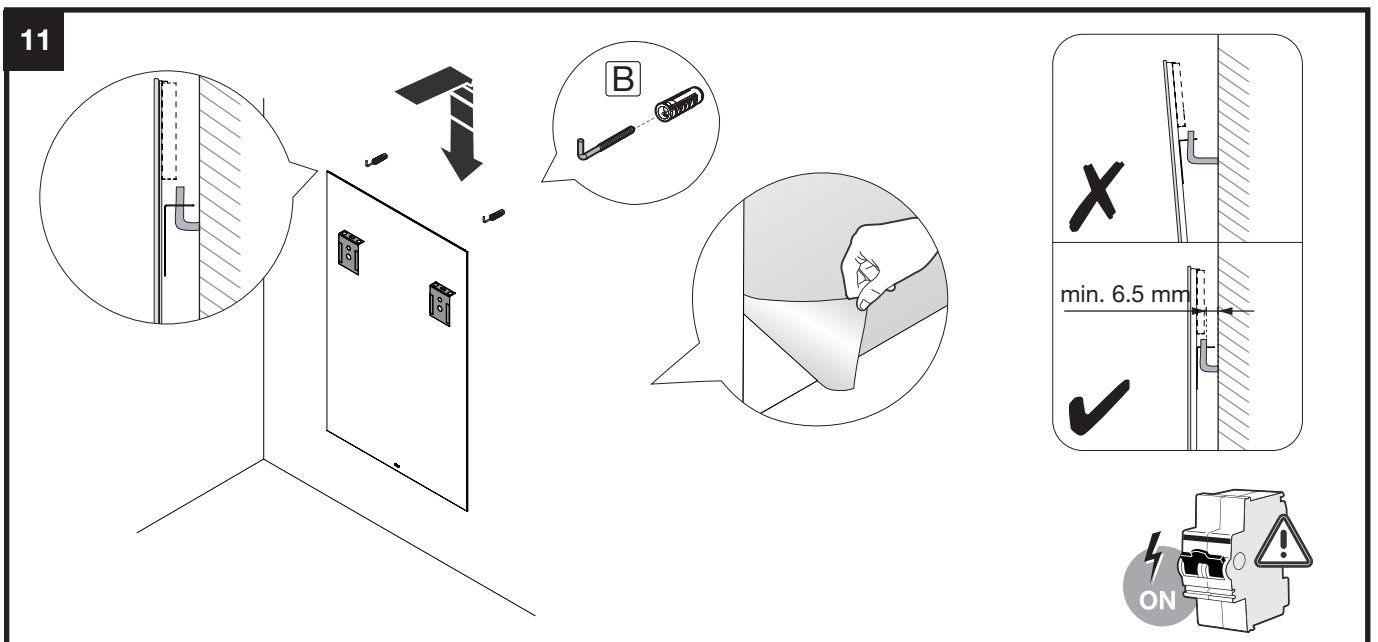

2

$\varnothing A$	dT	L
600	270mm	148mm
800	400mm	203mm
1000	500mm	203mm

A=600mm	→ L1=370mm
A=800mm	→ L1=570mm
A=1000mm	→ L1=770mm
A=1200mm	→ L1=970mm

Must be cleaned with
NEUTRAL pH
cleaning product
应用中性清洁产品清洁.