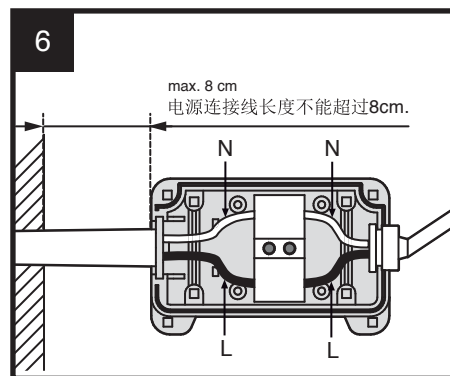

220-240V ~ 50/60Hz
LED Max 1x A W
IP44

min. 2 x 0,5-1,5mm²

	A
Round 600mm	10
Round 600mm	13
Round 600mm	16
Square 600mm	14
Square 800mm	16
Square 1000mm	18
Square 1200mm	20

230V

ON/OFF

2250 600 600 2400

OFF

2

$\varnothing A$	dT	L
600	270mm	148mm
800	400mm	203mm
1000	500mm	203mm

A=600mm	→ L1=370mm
A=800mm	→ L1=570mm
A=1000mm	→ L1=770mm
A=1200mm	→ L1=970mm

Must be cleaned with
NEUTRAL pH
cleaning product
应用中性清洁产品清洁.