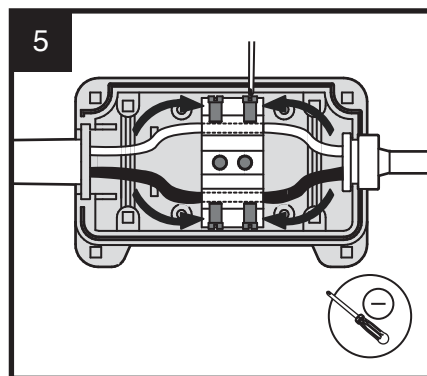

2

$\varnothing A$	dT	L
600	270mm	148mm
800	400mm	203mm
1000	500mm	203mm

A=600mm	→ L1=370mm
A=800mm	→ L1=570mm
A=1000mm	→ L1=770mm
A=1200mm	→ L1=970mm

Must be cleaned with
NEUTRAL pH
cleaning product
应用中性清洁产品清洁.