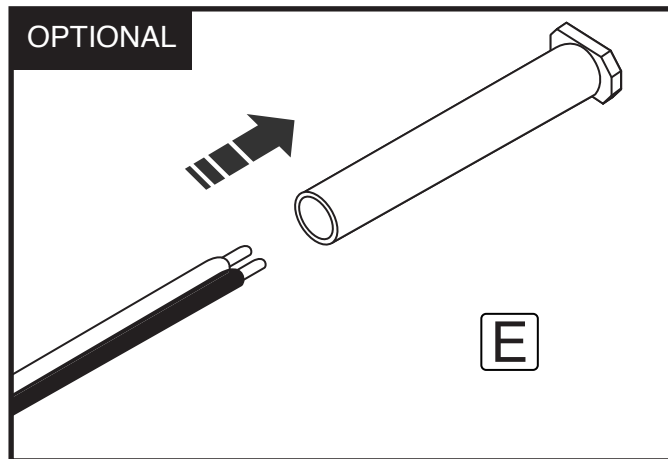

2

$\varnothing A$	dT	L
600	270mm	148mm
800	400mm	203mm
1000	500mm	203mm

A=600mm	→ L1=370mm
A=800mm	→ L1=570mm
A=1000mm	→ L1=770mm
A=1200mm	→ L1=970mm

Must be cleaned with
NEUTRAL pH
cleaning product
应用中性清洁产品清洁.