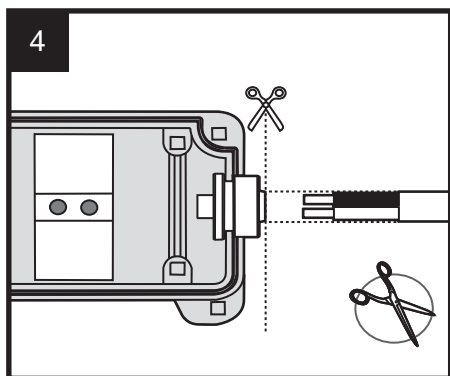

2

$\varnothing A$	dT	L
600	270mm	148mm
800	400mm	203mm
1000	500mm	203mm

A=600mm	→ L1=370mm
A=800mm	→ L1=570mm
A=1000mm	→ L1=770mm
A=1200mm	→ L1=970mm

Must be cleaned with
NEUTRAL pH
cleaning product
应用中性清洁产品清洁.