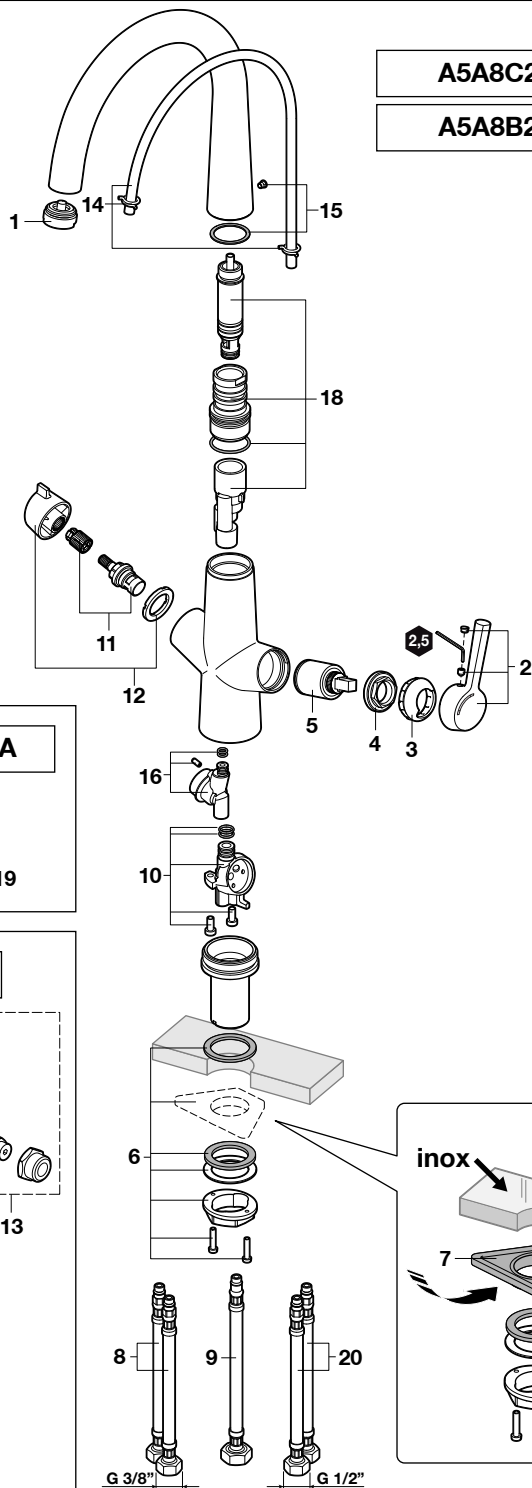

A5A8C2A

A5A8B2A

A5A8B2A

* No incluidos
Not included

A5A8C2A