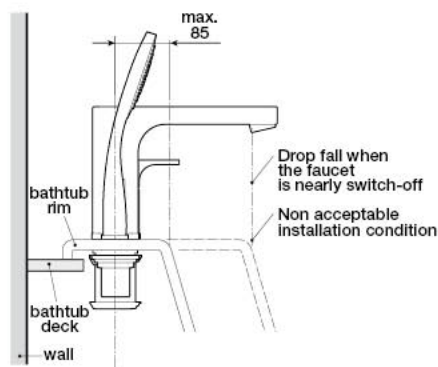

Roca

L90

 P 	P bar	 MAX 10
 P 	P bar	MIN 1  5 MAX
  T	°C	 80 MAX.
 Q (3 bar)	l/min	 27
	 3 2 	 65 50 
 8		

A5A9801C00

A5A9901C00

Recommended the installation of A526803314 and a waste bathtub with drain

1 - A525023600	7 - AG0077807R	13 - AG0009709R
2 - A525024200	8 - AG0048000R	14 - A525006903
3 - AG0055100R	9 - AG0048403R	15 - AB0030900R
4 - AG0041800R	10 - A525020309	16 - AG0048303R
5 - AG0032100R	11 - AG0010603R	17 - AG0048100R
6 - A525027803	12 - AG0007503R	18 - AG0045000R