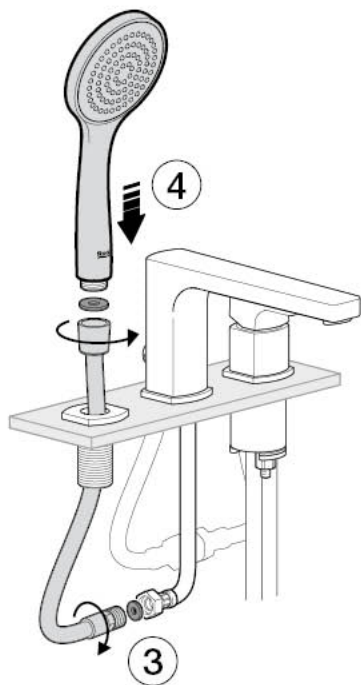

Roca

L90

 P 	P bar	 MAX 10
 P 	P bar	MIN 1  5 MAX
  T	°C	 80 MAX.
 Q (3 bar)	l/min	 27
	 3 2 	 65 50 
 8		

A5A9801C00

A5A9901C00

Recommended the installation of A526803314 and a waste bathtub with drain

1 - A525023600	7 - AG0077807R	13 - AG0009709R
2 - A525024200	8 - AG0048000R	14 - A525006903
3 - AG0055100R	9 - AG0048403R	15 - AB0030900R
4 - AG0041800R	10 - A525020309	16 - AG0048303R
5 - AG0032100R	11 - AG0010603R	17 - AG0048100R
6 - A525027803	12 - AG0007503R	18 - AG0045000R