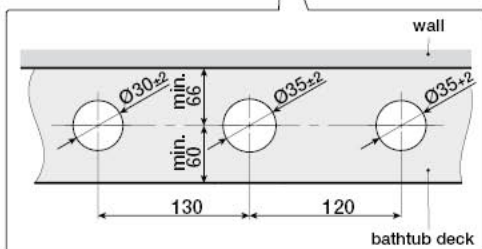

Roca

L90

 P 	P bar	 MAX 10
 P 	P bar	MIN 1  5 MAX
  T	°C	 80 MAX.
 Q (3 bar)	l/min	 27
	 3 2 	 65 50 
 8		

A5A9801C00

A5A9901C00

Recommended the installation of A526803314 and a waste bathtub with drain

1 - A525023600	7 - AG0077807R	13 - AG0009709R
2 - A525024200	8 - AG0048000R	14 - A525006903
3 - AG0055100R	9 - AG0048403R	15 - AB0030900R
4 - AG0041800R	10 - A525020309	16 - AG0048303R
5 - AG0032100R	11 - AG0010603R	17 - AG0048100R
6 - A525027803	12 - AG0007503R	18 - AG0045000R