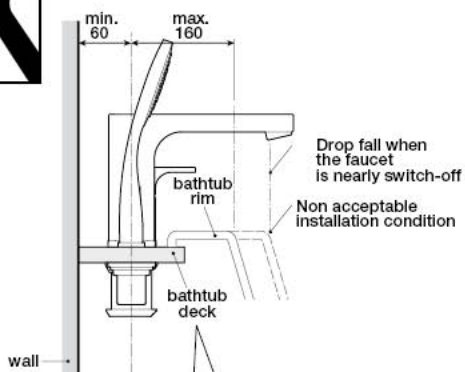

Roca

L90

 P 	P bar	 MAX 10
 P 	P bar	MIN 1  5 MAX
  T	°C	 80 MAX.
 Q (3 bar)	l/min	 27
	 3 2 	 65 50 
 8		

A5A9801C00

A5A9901C00

Recommended the installation of A526803314 and a waste bathtub with drain

1 - A525023600	7 - AG0077807R	13 - AG0009709R
2 - A525024200	8 - AG0048000R	14 - A525006903
3 - AG0055100R	9 - AG0048403R	15 - AB0030900R
4 - AG0041800R	10 - A525020309	16 - AG0048303R
5 - AG0032100R	11 - AG0010603R	17 - AG0048100R
6 - A525027803	12 - AG0007503R	18 - AG0045000R