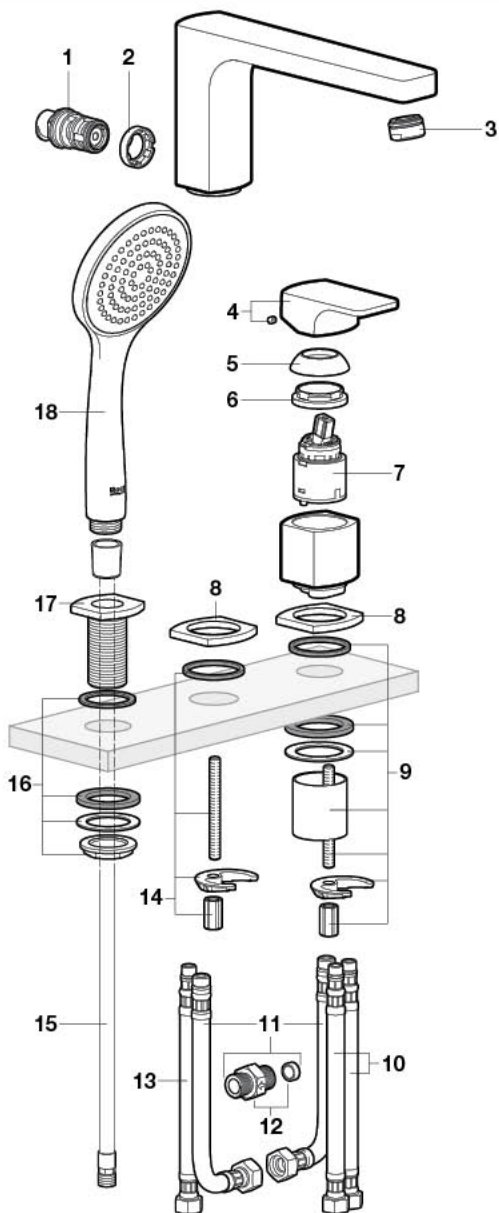

Roca

L90

 P 	P bar	 MAX 10
 P 	P bar	MIN 1  5 MAX
  T	°C	 80 MAX.
 Q (3 bar)	l/min	 27
	 3 2 	 65 50 
 8		

A5A9801C00

A5A9901C00

Recommended the installation of A526803314 and a waste bathtub with drain

1 - A525023600	7 - AG0077807R	13 - AG0009709R
2 - A525024200	8 - AG0048000R	14 - A525006903
3 - AG0055100R	9 - AG0048403R	15 - AB0030900R
4 - AG0041800R	10 - A525020309	16 - AG0048303R
5 - AG0032100R	11 - AG0010603R	17 - AG0048100R
6 - A525027803	12 - AG0007503R	18 - AG0045000R