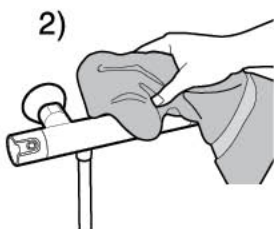

Roca

L90

 P 	P bar	 MAX 10
 P 	P bar	MIN 1  5 MAX
  T	°C	 80 MAX.
 Q (3 bar)	l/min	 27
	 3 2 	 65 50 
 8		

A5A9801C00

A5A9901C00

Recommended the installation of A526803314 and a waste bathtub with drain

1 - A525023600	7 - AG0077807R	13 - AG0009709R
2 - A525024200	8 - AG0048000R	14 - A525006903
3 - AG0055100R	9 - AG0048403R	15 - AB0030900R
4 - AG0041800R	10 - A525020309	16 - AG0048303R
5 - AG0032100R	11 - AG0010603R	17 - AG0048100R
6 - A525027803	12 - AG0007503R	18 - AG0045000R