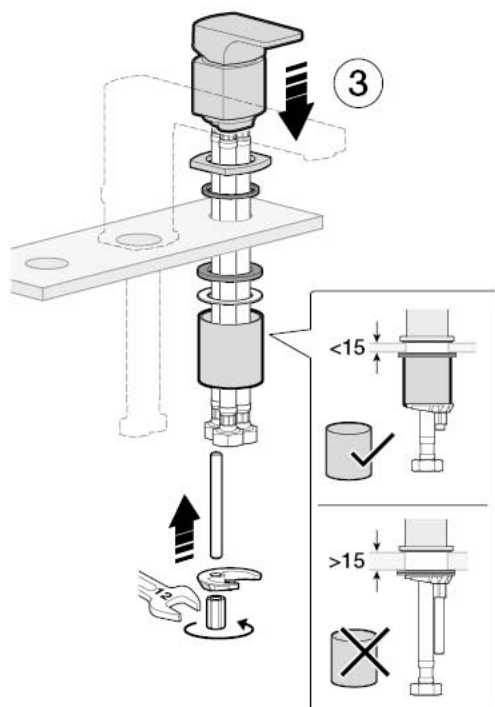

Roca

L90

 P 	P bar	 MAX 10
 P 	P bar	MIN 1  5 MAX
  T	°C	 80 MAX.
 Q (3 bar)	l/min	 27
	 3 2 	 65 50 
 8		

A5A9801C00

A5A9901C00

Recommended the installation of A526803314 and a waste bathtub with drain

1 - A525023600	7 - AG0077807R	13 - AG0009709R
2 - A525024200	8 - AG0048000R	14 - A525006903
3 - AG0055100R	9 - AG0048403R	15 - AB0030900R
4 - AG0041800R	10 - A525020309	16 - AG0048303R
5 - AG0032100R	11 - AG0010603R	17 - AG0048100R
6 - A525027803	12 - AG0007503R	18 - AG0045000R