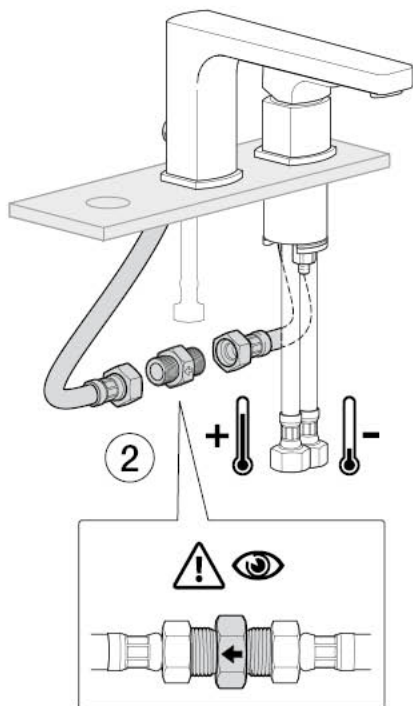

Roca

L90

 P 	P bar	 MAX 10
 P 	P bar	MIN 1  5 MAX
  T	°C	 80 MAX.
 Q (3 bar)	l/min	 27
	 3 2 	 65 50 
 8		

A5A9801C00

A5A9901C00

Recommended the installation of A526803314 and a waste bathtub with drain

1 - A525023600	7 - AG0077807R	13 - AG0009709R
2 - A525024200	8 - AG0048000R	14 - A525006903
3 - AG0055100R	9 - AG0048403R	15 - AB0030900R
4 - AG0041800R	10 - A525020309	16 - AG0048303R
5 - AG0032100R	11 - AG0010603R	17 - AG0048100R
6 - A525027803	12 - AG0007503R	18 - AG0045000R