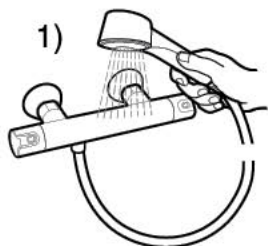

Roca

L90

 P 	P bar	 MAX 10
 P 	P bar	MIN 1  5 MAX
  T	°C	 80 MAX.
 Q (3 bar)	l/min	 27
	 3 2 	 65 50 
 8		

A5A9801C00

A5A9901C00

Recommended the installation of A526803314 and a waste bathtub with drain

1 - A525023600	7 - AG0077807R	13 - AG0009709R
2 - A525024200	8 - AG0048000R	14 - A525006903
3 - AG0055100R	9 - AG0048403R	15 - AB0030900R
4 - AG0041800R	10 - A525020309	16 - AG0048303R
5 - AG0032100R	11 - AG0010603R	17 - AG0048100R
6 - A525027803	12 - AG0007503R	18 - AG0045000R