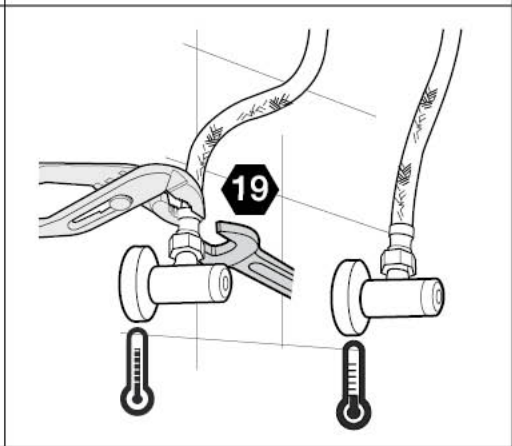

Roca

L90

 P 	P bar	 MAX 10
 P 	P bar	MIN 1  5 MAX
  T	°C	 80 MAX.
 Q (3 bar)	l/min	 27
	 3 2 	 65 50 
 8		

A5A9801C00

A5A9901C00

Recommended the installation of A526803314 and a waste bathtub with drain

1 - A525023600	7 - AG0077807R	13 - AG0009709R
2 - A525024200	8 - AG0048000R	14 - A525006903
3 - AG0055100R	9 - AG0048403R	15 - AB0030900R
4 - AG0041800R	10 - A525020309	16 - AG0048303R
5 - AG0032100R	11 - AG0010603R	17 - AG0048100R
6 - A525027803	12 - AG0007503R	18 - AG0045000R