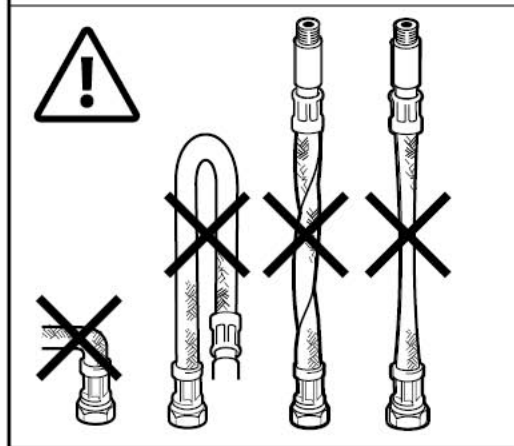

Roca

L90

 P 	P bar	 MAX 10
 P 	P bar	MIN 1  5 MAX
  T	°C	 80 MAX.
 Q (3 bar)	l/min	 27
	 3 2 	 65 50 
 8		

A5A9801C00

A5A9901C00

Recommended the installation of A526803314 and a waste bathtub with drain

1 - A525023600	7 - AG0077807R	13 - AG0009709R
2 - A525024200	8 - AG0048000R	14 - A525006903
3 - AG0055100R	9 - AG0048403R	15 - AB0030900R
4 - AG0041800R	10 - A525020309	16 - AG0048303R
5 - AG0032100R	11 - AG0010603R	17 - AG0048100R
6 - A525027803	12 - AG0007503R	18 - AG0045000R