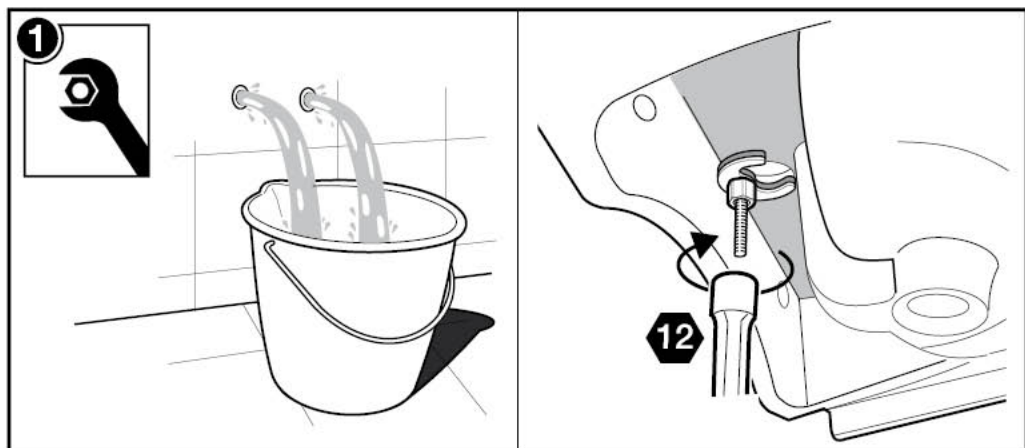

Roca

L90

 P 	P bar	 MAX 10
 P 	P bar	MIN 1  5 MAX
  T	°C	 80 MAX.
 Q (3 bar)	l/min	 27
	 3 2 	 65 50 
 8		

A5A9801C00

A5A9901C00

Recommended the installation of A526803314 and a waste bathtub with drain

1 - A525023600	7 - AG0077807R	13 - AG0009709R
2 - A525024200	8 - AG0048000R	14 - A525006903
3 - AG0055100R	9 - AG0048403R	15 - AB0030900R
4 - AG0041800R	10 - A525020309	16 - AG0048303R
5 - AG0032100R	11 - AG0010603R	17 - AG0048100R
6 - A525027803	12 - AG0007503R	18 - AG0045000R