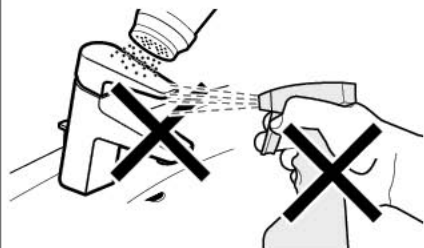

Roca

L90

 P 	P bar	 MAX 10
 P 	P bar	MIN 1  5 MAX
  T	°C	 80 MAX.
 Q (3 bar)	l/min	 27
	 3 2 	 65 50 
 8		

A5A9801C00

A5A9901C00

Recommended the installation of A526803314 and a waste bathtub with drain

1 - A525023600	7 - AG0077807R	13 - AG0009709R
2 - A525024200	8 - AG0048000R	14 - A525006903
3 - AG0055100R	9 - AG0048403R	15 - AB0030900R
4 - AG0041800R	10 - A525020309	16 - AG0048303R
5 - AG0032100R	11 - AG0010603R	17 - AG0048100R
6 - A525027803	12 - AG0007503R	18 - AG0045000R