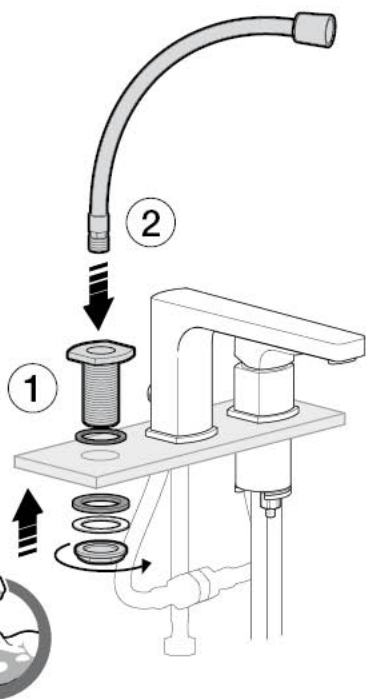

Roca

L90

 P 	P bar	 MAX 10
 P 	P bar	MIN 1  5 MAX
  T	°C	 80 MAX.
 Q (3 bar)	l/min	 27
	 3 2 	 65 50 
 8		

A5A9801C00

A5A9901C00

Recommended the installation of A526803314 and a waste bathtub with drain

1 - A525023600	7 - AG0077807R	13 - AG0009709R
2 - A525024200	8 - AG0048000R	14 - A525006903
3 - AG0055100R	9 - AG0048403R	15 - AB0030900R
4 - AG0041800R	10 - A525020309	16 - AG0048303R
5 - AG0032100R	11 - AG0010603R	17 - AG0048100R
6 - A525027803	12 - AG0007503R	18 - AG0045000R