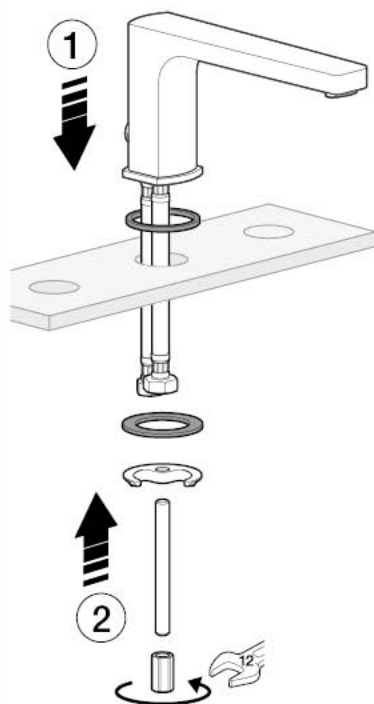

Roca

L90

 P 	P bar	 MAX 10
 P 	P bar	MIN 1  5 MAX
  T	°C	 80 MAX.
 Q (3 bar)	l/min	 27
	 3 2 	 65 50 
 8		

A5A9801C00

A5A9901C00

Recommended the installation of A526803314 and a waste bathtub with drain

1 - A525023600	7 - AG0077807R	13 - AG0009709R
2 - A525024200	8 - AG0048000R	14 - A525006903
3 - AG0055100R	9 - AG0048403R	15 - AB0030900R
4 - AG0041800R	10 - A525020309	16 - AG0048303R
5 - AG0032100R	11 - AG0010603R	17 - AG0048100R
6 - A525027803	12 - AG0007503R	18 - AG0045000R